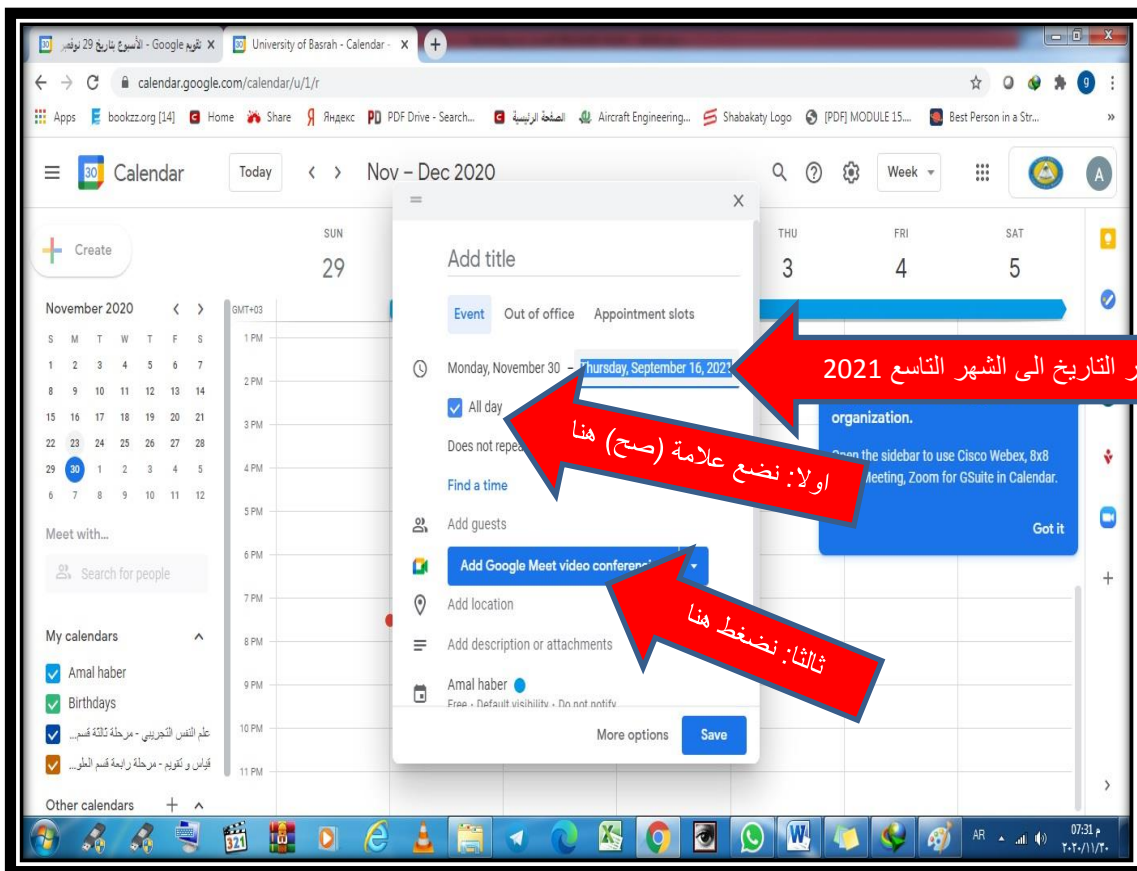

التلميحات الخصوصية الشروط

07:09 م ٢٠٢٠/١/٢٠

Calendar

Today < > Nov - Dec 2020

Event Out of office Appointment slots

Monday, November 30 - Thursday, September 16, 2021

All day

Does not repeat